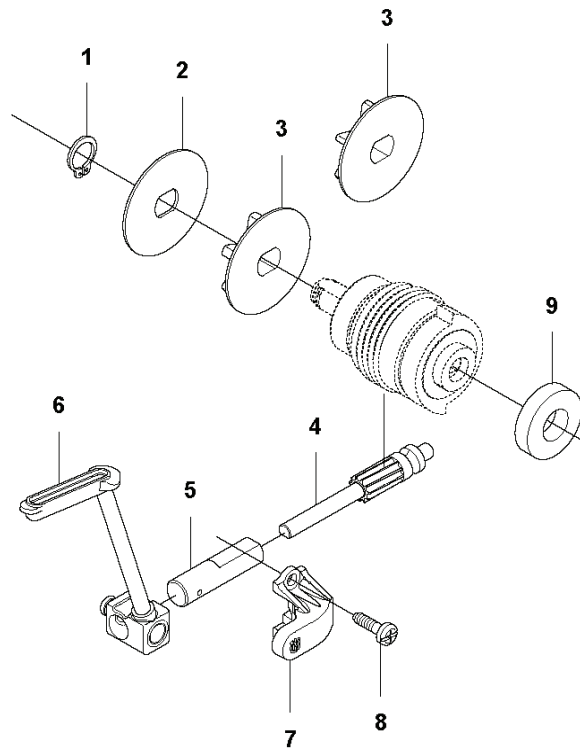

REF	PART NO	DESCRIPTION	REMARK	QTY	KIT
1	576905601	CLUTCH COVER ASSY		1	
2	576905701	CLUTCH COVER		1	1
3	505197301	NUT		1	1
4	577722101	CHIP GUARD		1	1
5	503217072	SCREW CCRPANT		3	1
6	501454102	NUT		1	1
7	537397001	WORM SCREW		1	1
8	740480702	O-RING		1	1
9	503230063	WASHER		1	1
10	537079402	WORM WHEEL		1	1
11	505214501	COVER		1	1
12	576903801	HAND GUARD		1	
13	503893001	SCREW		2	
14	577649801	TORSION SPRING		1	
15	577549501	SHAFT ASSY		1	
16	577272001	CATCH		1	
17	576904601	SPRING		1	
18	577365601	BRACKET		1	
19	503212813	SCREW CCRPANT		3	
20	578228901	DECAL		1	1

B T535i XP
CLUTCH

CHAIN SAWS

REF	PART NO	DESCRIPTION	REMARK	QTY	KIT
1	735311200	CIRCLIP		1	
2	577271501	WASHER		1	
3	590087701	SPUR SPROCKET	3/8"mini - 6T	1	
3	594035201	SPUR SPROCKET	.325"mini - 7T	1	
3	579534501	SPUR SPROCKET	"1/4" - 8T"	1	
4	540057901	PUMP PISTON		1	
5	537154801	PUMP CYLINDER		1	
6	577272501	OIL HOSE		1	
7	579246901	BRACKET		1	
8	503212813	SCREW CCRPANT		2	
9	580760601	DISTANCE		1	

REF	PART NO	DESCRIPTION	REMARK	QTY	KIT
1	506495701	THROTTLE LOCKOUT		1	
2	544099901	SPRING		1	
3	577312601	THROTTLE CONTROL		1	
4	576900901	HANDLE INSERT		1	
5	576901201	COVER		1	
6	581690901	CRANKCASE ASSY		1	
7	581690501	KEYPAD		1	6
8	537403501	FILTER		1	6
9	530026119	CHECK VALVE		1	6
10	501623301	SPRING PIN		1	6
11	581120201	OIL SCREEN		1	6
12	576999701	STIFFENING PLATE		1	6
13	503875401	BAR BOLT		1	6
14	522847901	SCREW ITHSCFM		1	
15	576381301	LOOP		1	
16	580860001	LOOP		1	
17	576901401	CHAIN GUIDE		1	
18	503217416	SCREW IHSCT		3	
19	577286601	SPIKE		1	
20	505288501	CHAIN CATCHER		1	
21	522620001	TANK CAP ASSY		1	
22	503578901	HOLDER		1	21
23	537215001	SEALING		1	21
24	503216872	SCREW IHSCT		2	
25	576901002	CRANKCASE		1	
26	503216674	SCREW IHSCT		9	
27	585480001	SPRING		1	
28	577996601	PUSH BUTTON		1	
29	576901101	FRONT HANDLE		1	
30	578229002	DECAL		1	
31	577844301	DECAL		1	