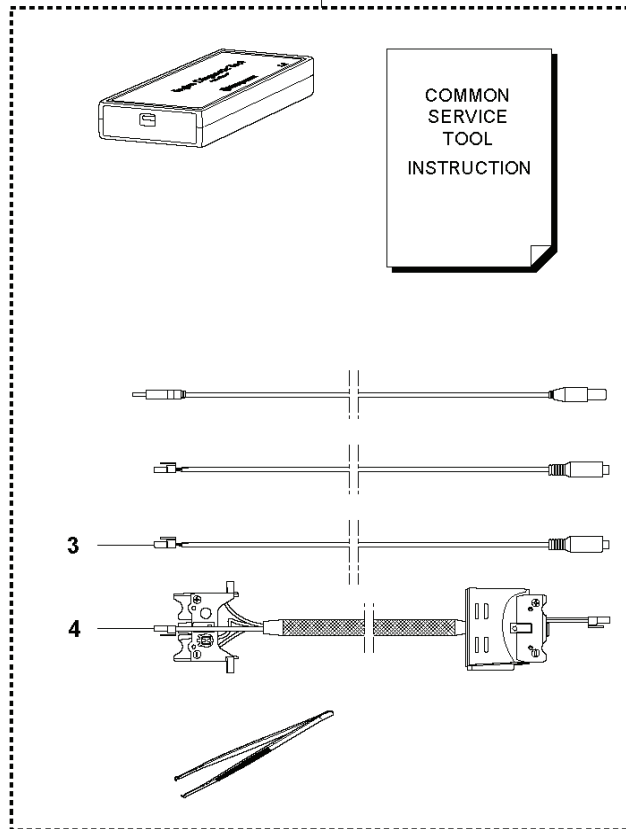

E T535i XP
ACCESSORIES

2