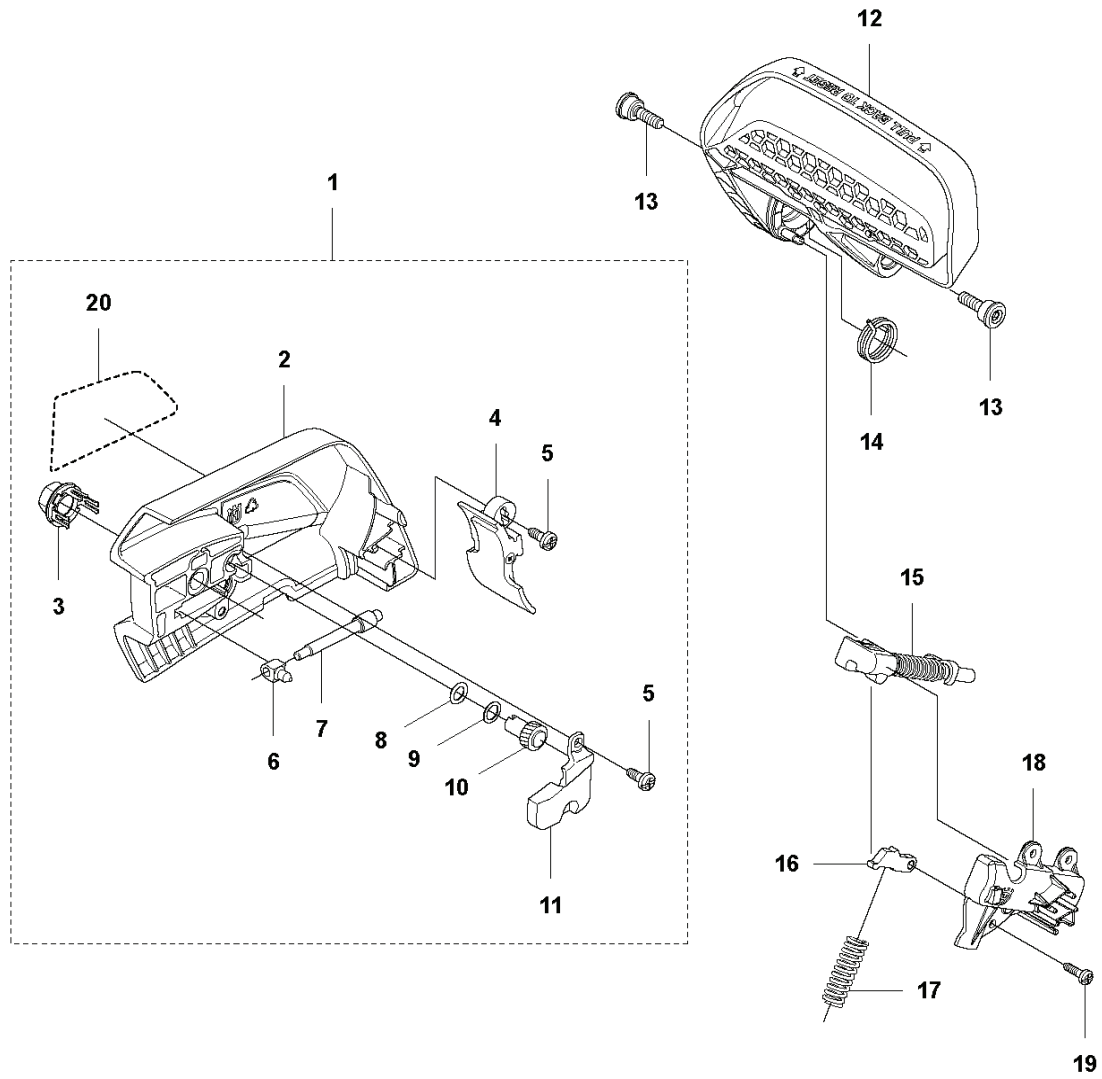

C T535i XP
CHAIN BRAKE

CHAIN SAWS

REF	PART NO	DESCRIPTION	REMARK	QTY	KIT
1	576905601	CLUTCH COVER ASSY		1	
2	576905701	CLUTCH COVER		1	1
3	505197301	NUT		1	1
4	577722101	CHIP GUARD		1	1
5	503217072	SCREW CCRPANT		3	1
6	501454102	NUT		1	1
7	537397001	WORM SCREW		1	1
8	740480702	O-RING		1	1
9	503230063	WASHER		1	1
10	537079402	WORM WHEEL		1	1
11	505214501	COVER		1	1
12	576903801	HAND GUARD		1	
13	503893001	SCREW		2	
14	577649801	TORSION SPRING		1	
15	577549501	SHAFT ASSY		1	
16	577272001	CATCH		1	
17	576904601	SPRING		1	
18	577365601	BRACKET		1	
19	503212813	SCREW CCRPANT		3	
20	578228901	DECAL		1	1