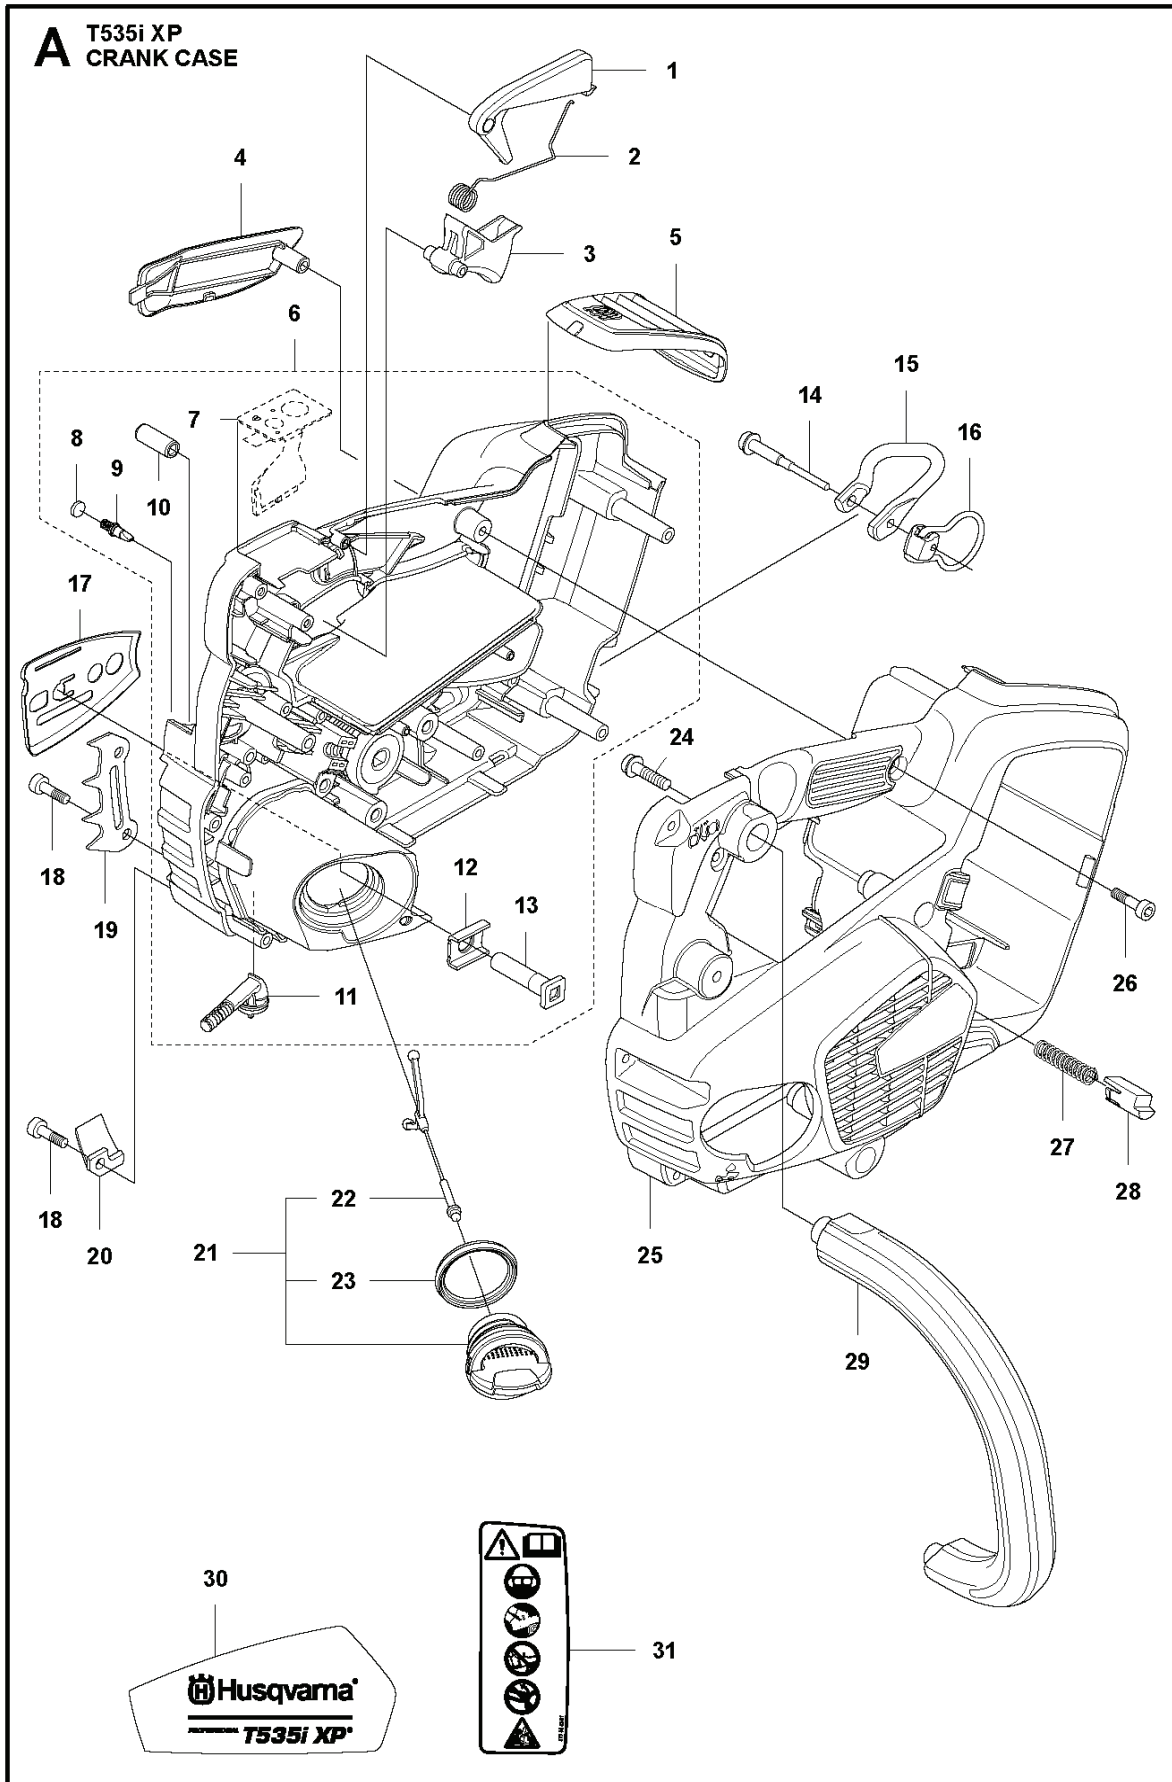

CHAIN SAWS

REF	PART NO	DESCRIPTION	REMARK	QTY	KIT
1	506495701	THROTTLE LOCKOUT		1	
2	544099901	SPRING		1	
3	577312601	THROTTLE CONTROL		1	
4	576900901	HANDLE INSERT		1	
5	576901201	COVER		1	
6	581690901	CRANKCASE ASSY		1	
7	581690501	KEYPAD		1	6
8	537403501	FILTER		1	6
9	530026119	CHECK VALVE		1	6
10	501623301	SPRING PIN		1	6
11	581120201	OIL SCREEN		1	6
12	576999701	STIFFENING PLATE		1	6
13	503875401	BAR BOLT		1	6
14	522847901	SCREW ITHSCFM		1	
15	576381301	LOOP		1	
16	580860001	LOOP		1	
17	576901401	CHAIN GUIDE		1	
18	503217416	SCREW IHSCT		3	
19	577286601	SPIKE		1	
20	505288501	CHAIN CATCHER		1	
21	522620001	TANK CAP ASSY		1	
22	503578901	HOLDER		1	21
23	537215001	SEALING		1	21
24	503216872	SCREW IHSCT		2	
25	576901002	CRANKCASE		1	
26	503216674	SCREW IHSCT		9	
27	585480001	SPRING		1	
28	577996601	PUSH BUTTON		1	
29	576901101	FRONT HANDLE		1	
30	578229002	DECAL		1	
31	577844301	DECAL		1