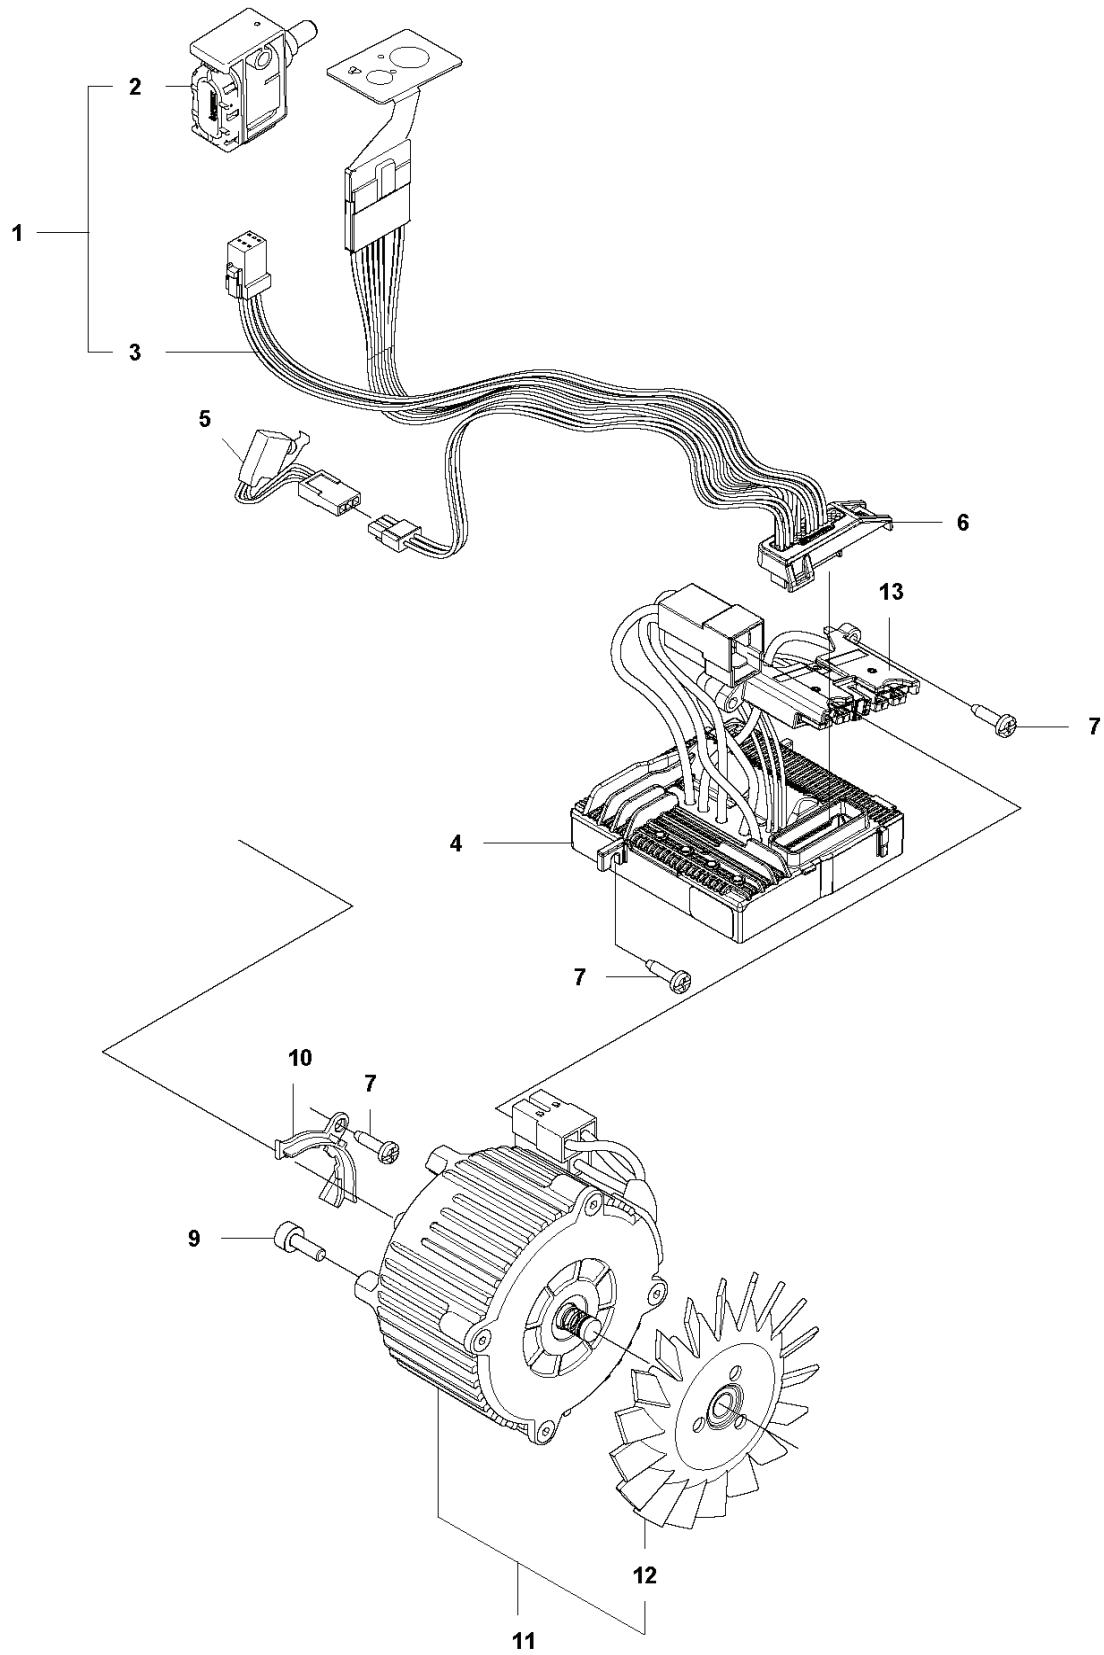

B T535i XP
CLUTCH

CHAIN SAWS

REF	PART NO	DESCRIPTION	REMARK	QTY	KIT
1	735311200	CIRCLIP		1	
2	577271501	WASHER		1	
3	590087701	SPUR SPROCKET	3/8"mini - 6T	1	
3	594035201	SPUR SPROCKET	.325"mini - 7T	1	
3	579534501	SPUR SPROCKET	"1/4" - 8T"	1	
4	540057901	PUMP PISTON		1	
5	537154801	PUMP CYLINDER		1	
6	577272501	OIL HOSE		1	
7	579246901	BRACKET		1	
8	503212813	SCREW CCRPANT		2	
9	580760601	DISTANCE		1	

E T535i XP
ACCESSORIES

2

CHAIN SAWS

REF	PART NO	DESCRIPTION	REMARK	QTY	KIT
1	501691701	COMBINATION WRENCH		1	
2	583897101	DIAGNOSTIC TOOL KIT		1	
3	576952201	CABLE ASSY		1	2
4	579621301	WIRING ASSY		1	2

CHAIN SAWS

REF	PART NO	DESCRIPTION	REMARK	QTY	KIT
1	506495701	THROTTLE LOCKOUT		1	
2	544099901	SPRING		1	
3	577312601	THROTTLE CONTROL		1	
4	576900901	HANDLE INSERT		1	
5	576901201	COVER		1	
6	581690901	CRANKCASE ASSY		1	
7	581690501	KEYPAD		1	6
8	537403501	FILTER		1	6
9	530026119	CHECK VALVE		1	6
10	501623301	SPRING PIN		1	6
11	581120201	OIL SCREEN		1	6
12	576999701	STIFFENING PLATE		1	6
13	503875401	BAR BOLT		1	6
14	522847901	SCREW ITHSCFM		1	
15	576381301	LOOP		1	
16	580860001	LOOP		1	
17	576901401	CHAIN GUIDE		1	
18	503217416	SCREW IHSCT		3	
19	577286601	SPIKE		1	
20	505288501	CHAIN CATCHER		1	
21	522620001	TANK CAP ASSY		1	
22	503578901	HOLDER		1	21
23	537215001	SEALING		1	21
24	503216872	SCREW IHSCT		2	
25	576901002	CRANKCASE		1	
26	503216674	SCREW IHSCT		9	
27	585480001	SPRING		1	
28	577996601	PUSH BUTTON		1	
29	576901101	FRONT HANDLE		1	
30	578229002	DECAL		1	
31	577844301	DECAL		1	

D T535i XP
ELECTRIC, CONTROL UNIT GEN 2

CHAIN SAWS

REF	PART NO	DESCRIPTION	REMARK	QTY	KIT
1	593896101	SWITCH KIT		1	
2	582050701	TRIGGER SWITCH		1	1
3	582713402	WIRING ASSY		1	1
4	586265201	CONTROL UNIT		1	
5	577827701	WIRING ASSY		1	
6	587327201	BRACKET		1	
7	503212813	SCREW CCRPANT		5	
9	503202512	SCREW IHSCM		1	
10	577585201	COVER		1	
11	577315802	MOTOR ASSY	Complete with fan	1	
12	581300901	FAN		1	
13	593813001	CONNECTOR		1	